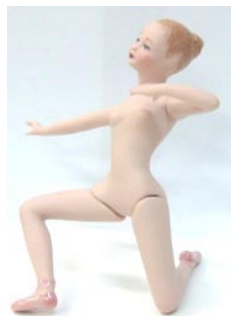

BABY - ZAC
\$49-50
6"

BABY - ZOE
\$49.50
6"

POLLY'S BEADS – please add postage to all orders

BABY PETITE SLEEPING
\$38.50
4"

BABY PETITE
\$38.50
4"

**BALLERINA
KNEELING**
\$55.00

**BALLERINA
STANDING**
\$58.00

BRIDGET
\$38.50
H: 50mm W:12mm

BRIDGETT
\$48.00
H: 100mm W: 23mm

CAMILLA
\$55.00
H: 90mm W: 24 mm

CAMILLA BRIDE
\$72.00
H: 90mm W: 24 mm

CARINA
\$44.00
H:72mm W:20mm

CARINA'S LEGS
\$39.50
H: 72mm

CARMEN
\$77.00
H:13cm