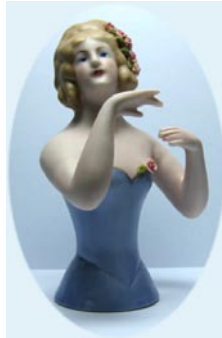

**MAY (AR)
\$38.50**
H: 60mm

**MISS MCLEOD
\$44.00**

**MERMAID
\$48.00**
H: 110mm W: 23mm

MISS LUCY
\$66.00

H: 96mm W: 18mm

MONICA
\$44.00

H: 80mm W: 16mm

**MONICA WITH
FLOWERS**
\$48.00

H: 85mm W: 16mm

**NORMA
WITH HAIR \$55.00
WITHOUT HAIR \$44.00**

H: 80mm W: 22mm

OLIVIA
\$44.00

H: 85mm

PEARL
\$44.00

H: 63mm W: 20mm

REBECCA
\$44.00

H: 80mm

RHODA
\$58.00

H: 105mm W: 24mm

**ROSALIE
(DESIREE)**
\$38.50

H: 62mm W: 21mm

ROSALIND
\$48.00

H: 95mm

ROZALIND
\$44.00

H: 65mm W: 16mm

ROSE
\$44.00

H: 84mm W: 23mm

SAMANTHA
\$44.00

H: 99mm W: 24mm

SARAH
\$44.00

SIMONE PETITE
\$44.00

H: 80mm