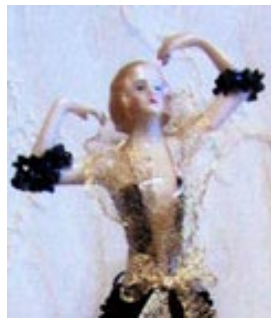

JEWELL
\$48.00
 H: 105mm W: 22mm

WHITE JEWELL
\$48.00
 H: 105mm W: 22mm

**JULIA WITH
 FLOWERS**
\$48.00
 H: 65mm

**JULIE
 WITH FLOWERS**
\$48.00
 H: 75mm

JULIETTE
\$66.00
 H: 140mm

JUNIPER
\$44.00

**JUNIPER'S
 LEGS**
\$27.50

LADY DIANNA
\$44.00
 H: 93mm W: 15mm

LADY CAROLINE
\$48.00
 H: 98mm W: 23mm

LADY LILLIAN
\$55.00
 H: 95mm W: 29mm

LAILANI
\$55.00

LAUREN
\$38.50

LAUREN BELL
\$55.00

LEGS CROSSED
\$25.00

LEGS DAVINIA
\$25.00