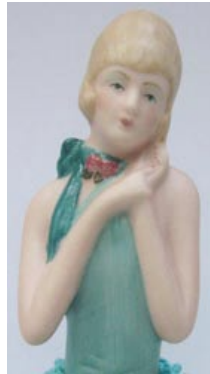

FAITH BRIDESMAID
\$48.00

H: 71mm W: 16mm

POLLY'S BEADS – please add postage to all orders

FANNY
\$66.00
H: 116mm

FELICITY
\$66.00
48 FLOWERS

FIFI
\$44.00
H: 82mm W: 23mm

FLORENCE
\$44.00
H: 71mm W: 16mm

FRENCH COLLECTION
\$110.00 (FOR 3) OR \$38.50 EACH
FREDA, ENID, MAY