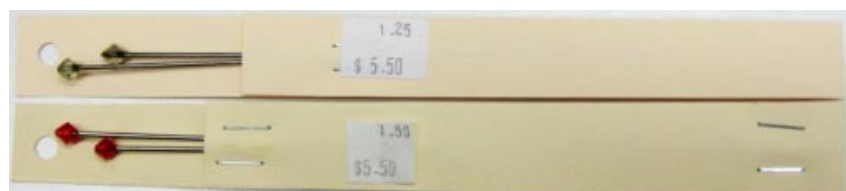

KNITTING NEEDLES

1.25 mm $5.50 pr
1.50mm $5.50 pr