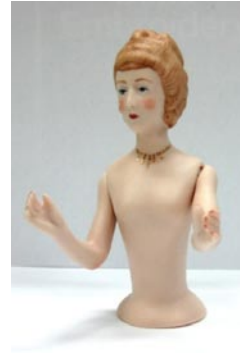

LEGS FLAPPER
\$35.00
 H: 69mm

LEGS KICKING
\$27.50

LEGS SITTING
\$27.50

POLLY'S BEADS – please add postage to all orders

**LEGS STANDING
LARGE \$27.50**
H: 72mm

**LEGS STANDING
SMALL \$27.50**
H: 63mm

**LEGS TENNIS
\$27.50**
H: 70mm

**LITTLE BIG JOHN
\$49.50**

**MARGARET AR
\$44.00**
H: 60mm

**MARIE LOUISE
\$62.00**

**MARILYN
\$44.00**
H: 70mm W: 19mm

**MARLENA
\$99.00**
H:27.5cm

**MARMALADE
\$44.00**

**MARY
\$44.00**
H: 73mm W:15mm

**MAY
\$38.50**
H: 55mm W: 14mm